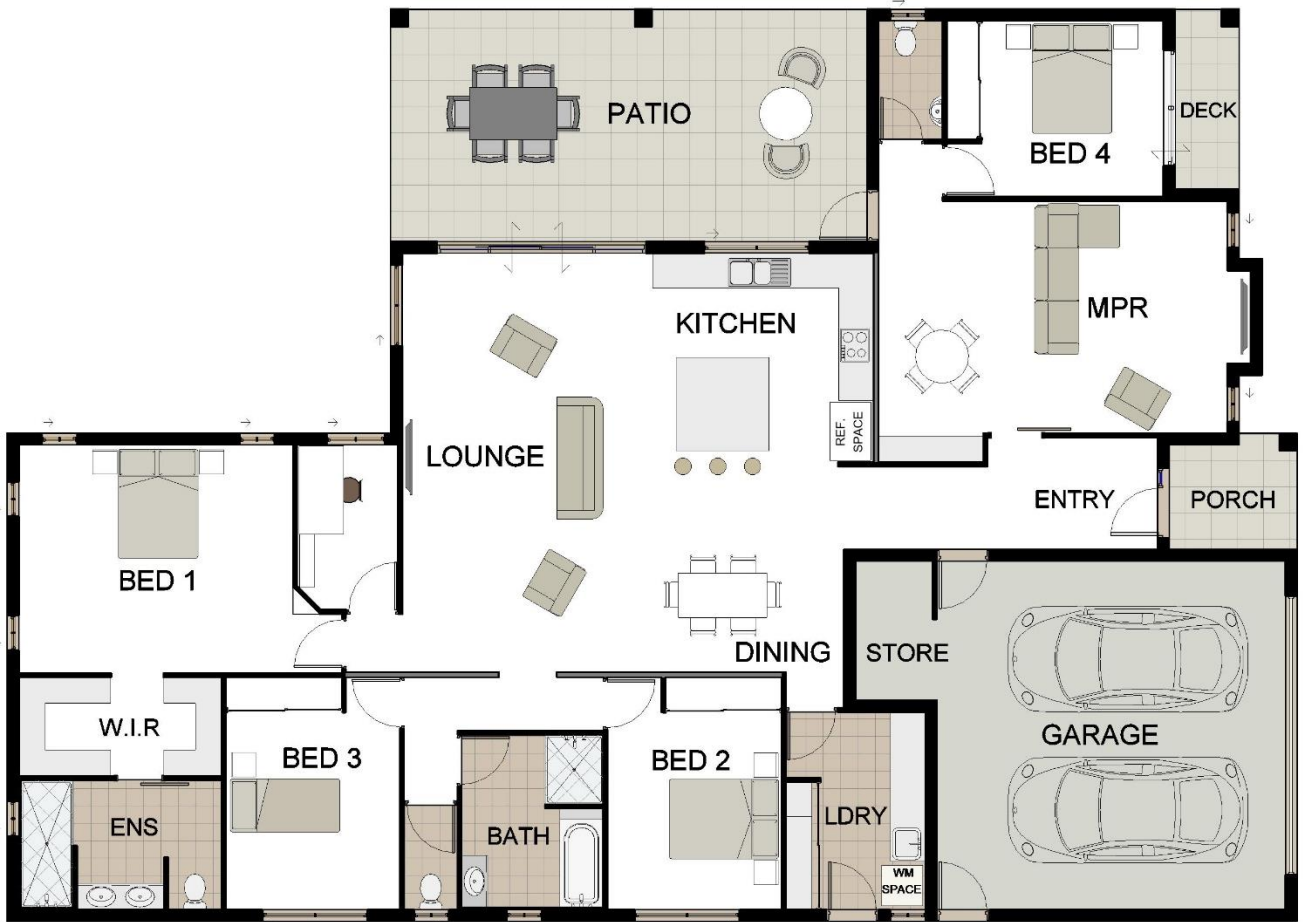

Haven 294

4

2

2