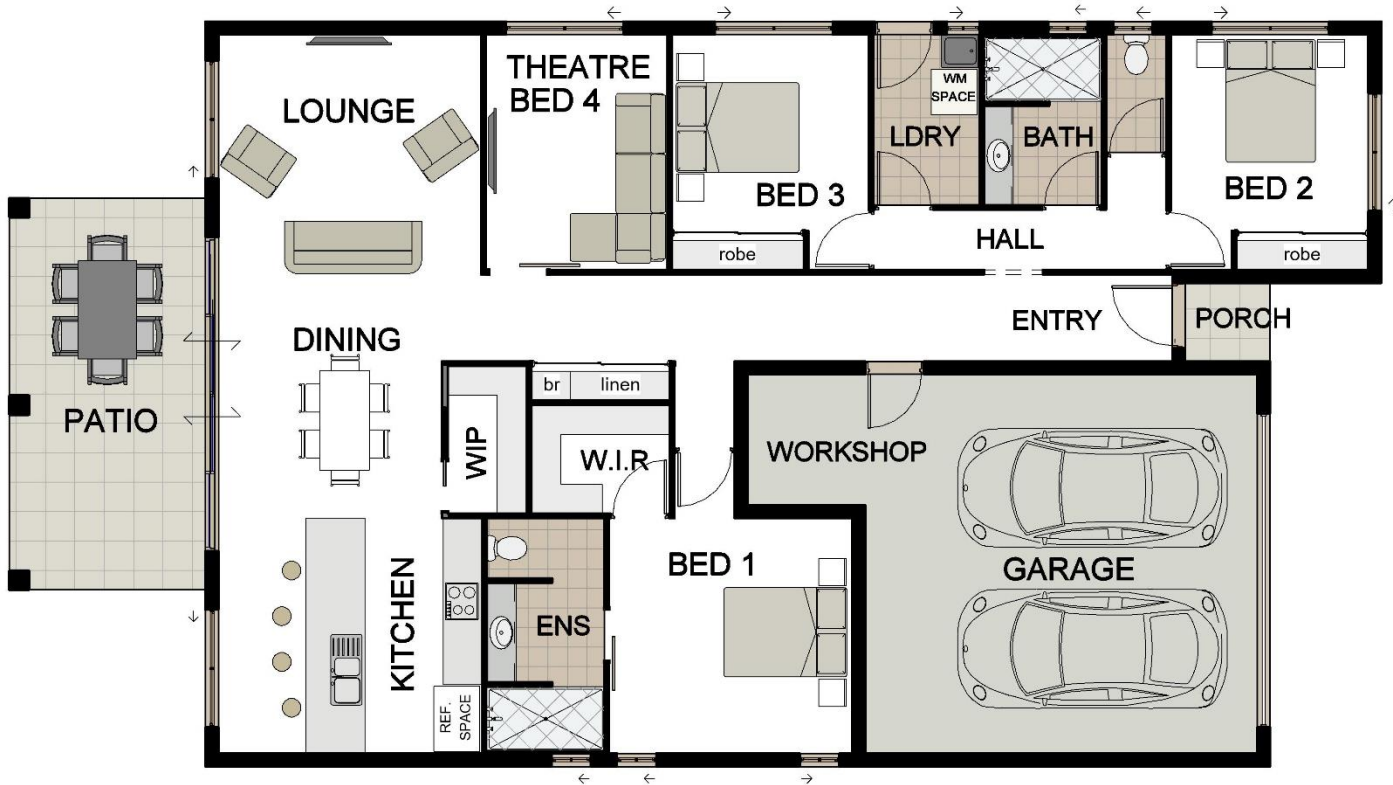

Phone 4728 3853 or 4773 4701

E: enquiries@nhsq.com.au

W: www.nhsq.com.au

208m²

Brookview 211

4
—
[Bed icon]

2
—
[Bath icon]

2
—
[Car icon]