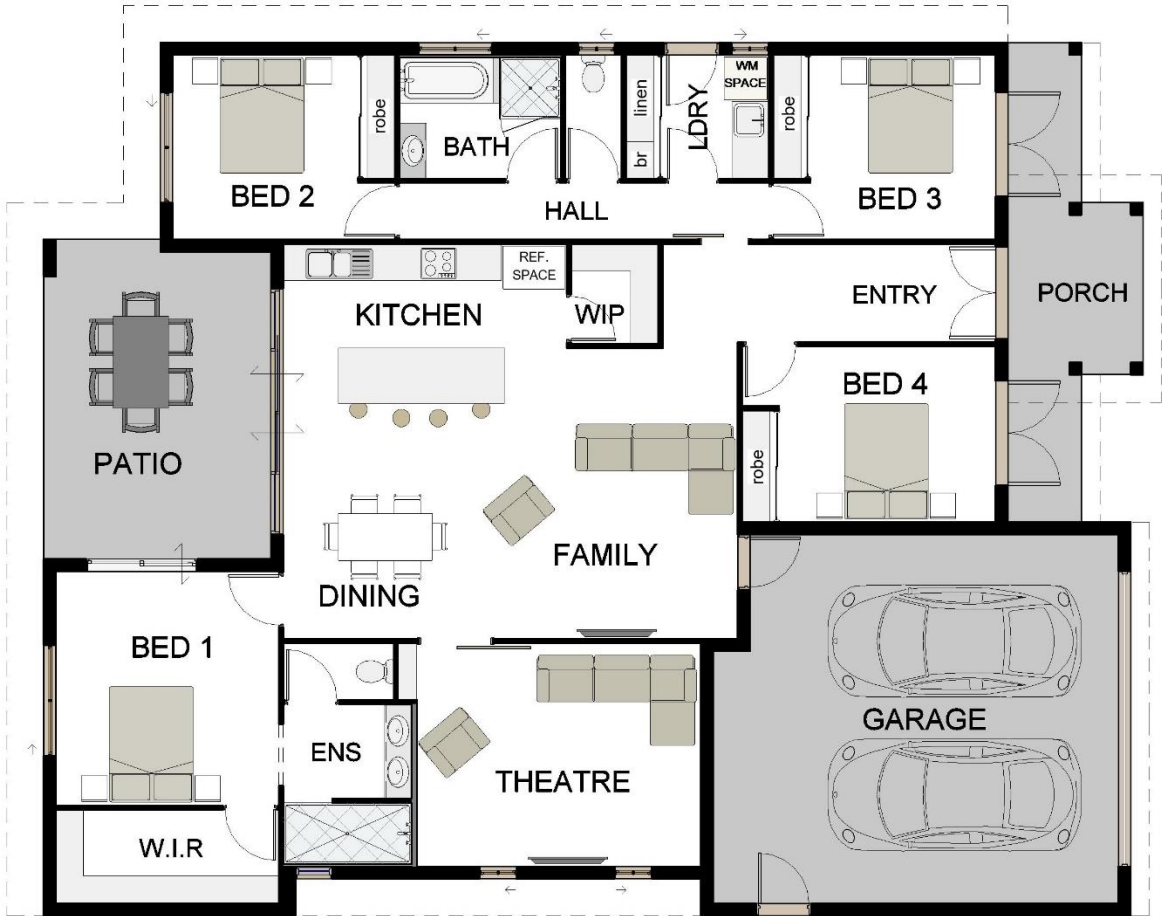

Gables 240

Welcome home.

HIA NQ Professional Builder of the Year
5 Years Running