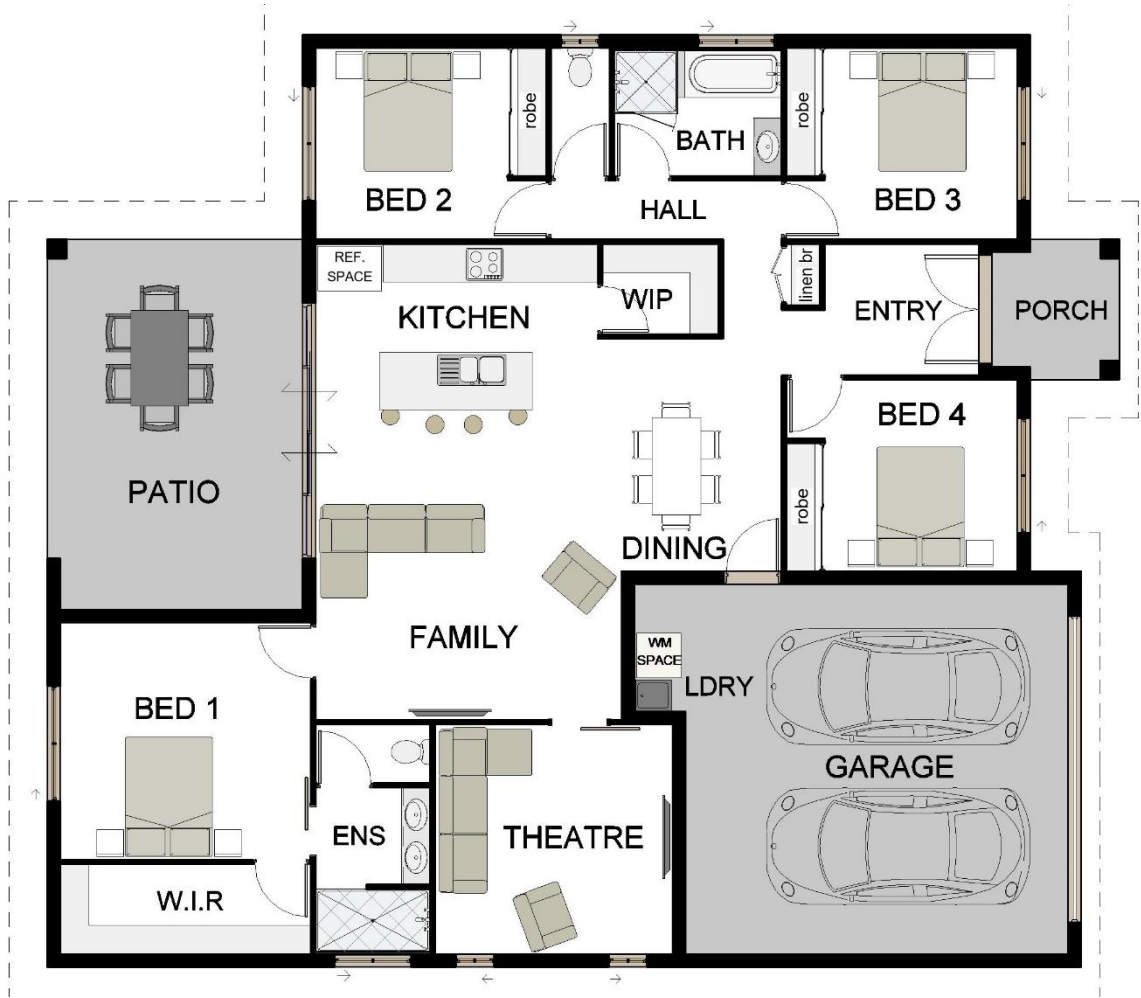

Gables 220

4

2

2

Welcome home.

HIA NQ Professional Builder of the Year
5 Years Running