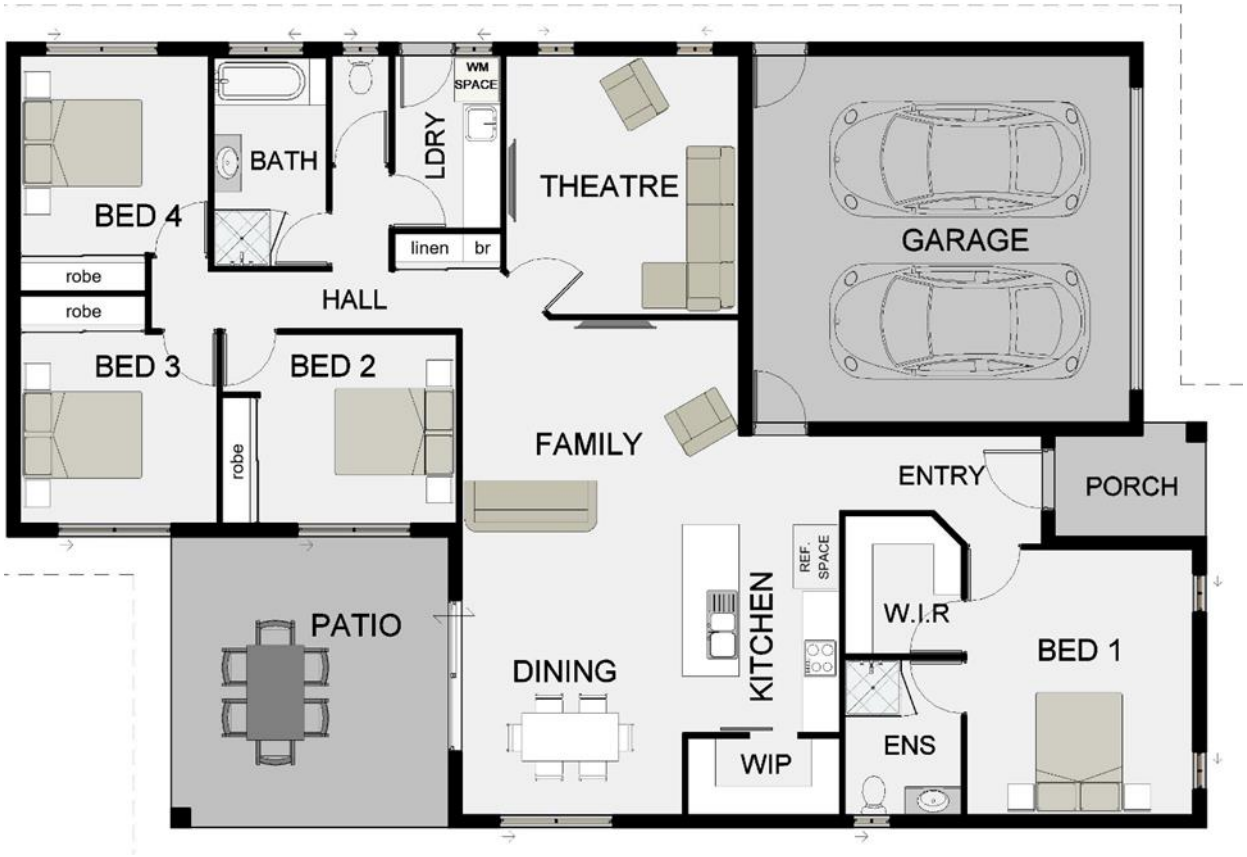

Whitehaven 217