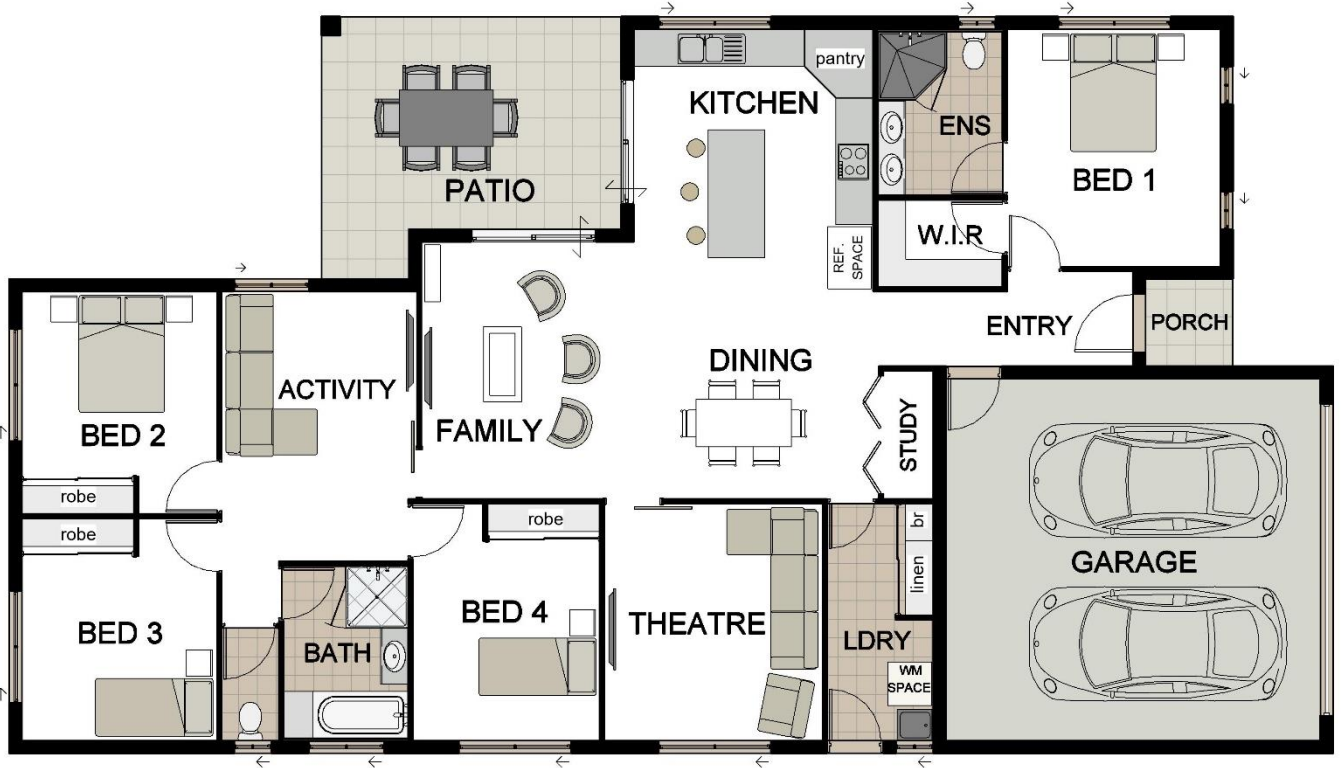

Denver 222

Welcome home.

HIA NQ Professional Builder of the Year
5 Years Running