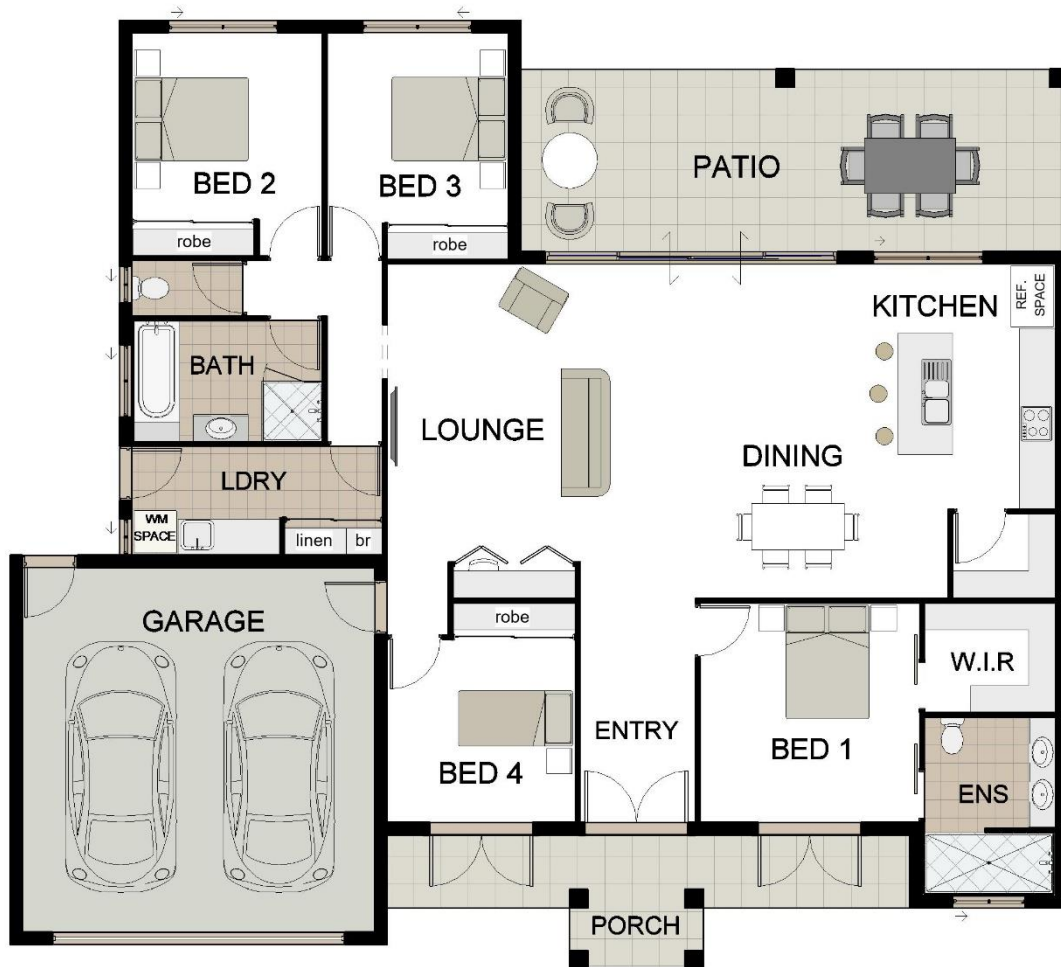

Carolina 237

4

2

2