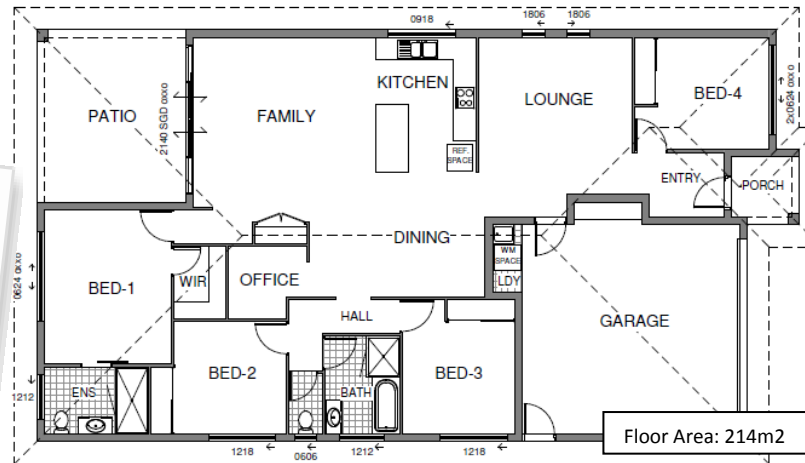

PROPERTY INVESTING MADE EASY... INVESTMENT HOME & LAND PACKAGE

49 Petrie Way
Fairfield Waters
Idalia

$ 524,800
Home and Land

SPECIAL OFFER ...
Allow us to arrange your finance and we will reimburse your first 12 months rental management fees.

You can own this property from $98 per week...Let us show you how

A relatively small outlay for your future financial independence (based on income of $85,000 interest rate of 6.80% CPI @ 3% and rental of $520 per week).

- We offer a professionally structured 21 page "Investment Property Analysis Report" to help you present your investment proposal to your accountant or financier.
- Fixed price contract with ALL inclusions - allowing your tenants to occupy the home immediately on completion.
- Finance can be arranged through our in-house ASIC registered mortgage broker, assisting you in obtaining the most appropriate loan product & property investment structure.

Home Features...

- 4 Bedrooms, 2 living areas & 2 bathrooms
- Built by a boutique builder to be a cut above the rest
- Professionally selected colour scheme

Site Features...

- Land area 510m²
- Home designed specifically for this block
- Energy Efficient home
- Quality new estate in Townsville's ultimate address
- Lakeside residential development within close proximity to city
- Strategically positioned property to achieve maximum appeal to tenants, and property growth potential

We Include...

- Granite bench tops
- Bosch appliances (cooktop, dishwasher, oven & rangehood)
- Fully air conditioned
- Nobili Reflex flickmixer tap ware
- Wall tiles (2.0m) to bathroom & ensuite
- Render to all external block work
- Electronic Colorbond garage door
- Gainsborough tri-locks to entrance doors
- Barrier security screens to all windows & SGDs
- Fans to all rooms
- Tiles to living areas & carpets to bedrooms
- Window dressings to all major windows & SGDs
- Colorbond metal roof
- Double driveway & path to front entry porch
- Landscaping package including couch turf & irrigation
- Includes fencing
- Double folding wall mounted clothesline
- Rendered letterbox
- Multiple termite protection