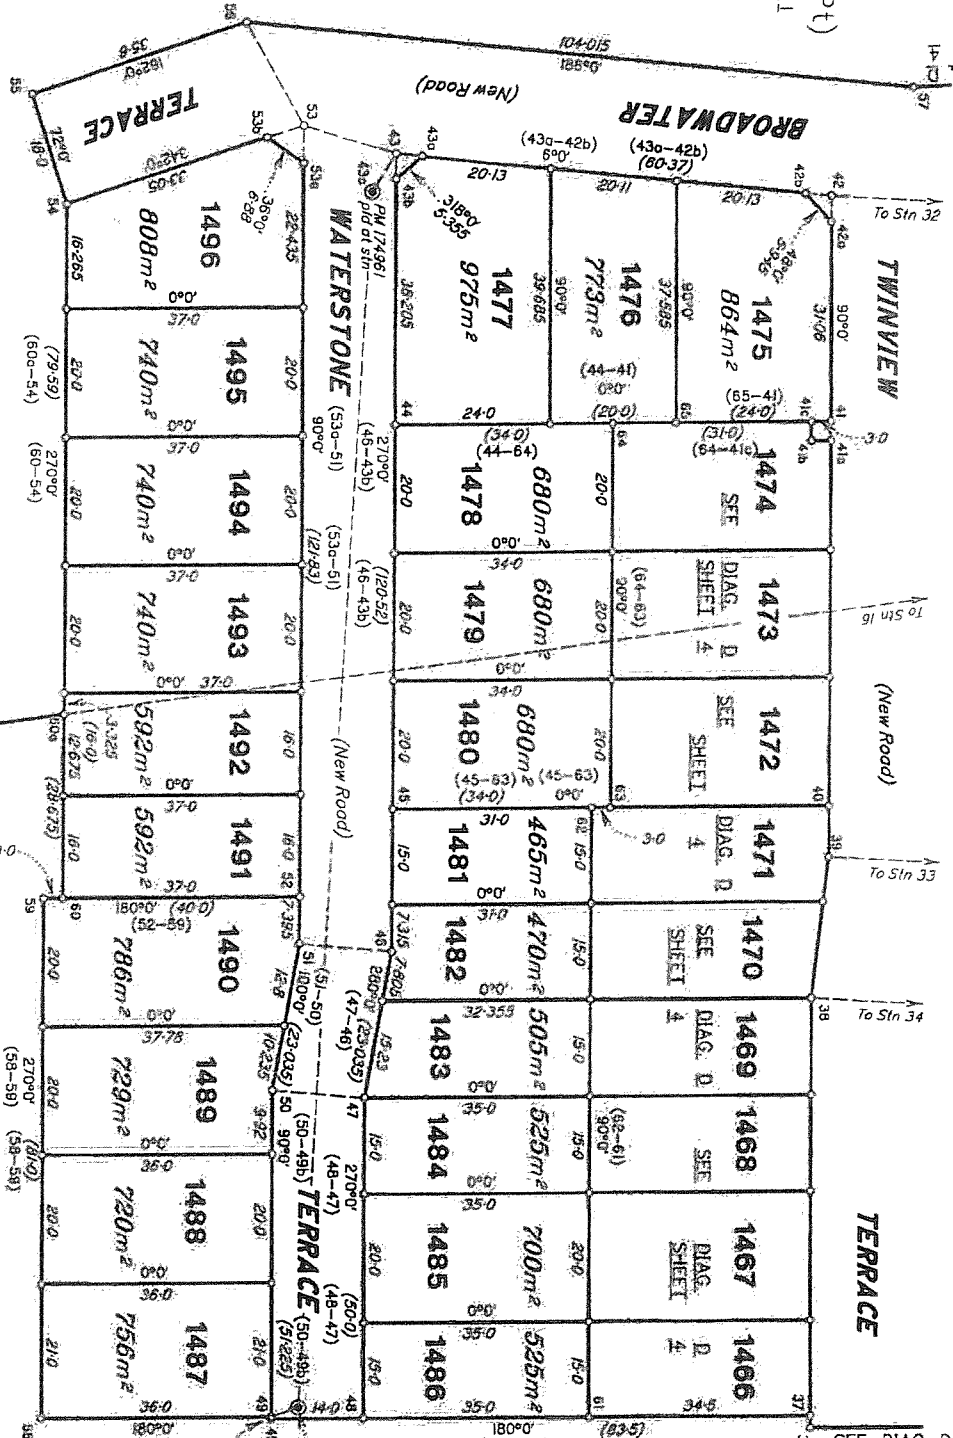

FW

Meters

DIAGRAM E

Scale 1:750

Sheet Number SP205255

State copyright reserved

1000 (Pt)
SEE SHEET I

1000
SP202787

SEE DIAG. D SHEET I

1005
SEE SHEET I

1005
SP200958

1000 (Pt)
SEE SHEET I

1000
SP202787

1005
SEE SHEET I

1005
SP200958

ADDITIONAL SHEET

2313616358 SD