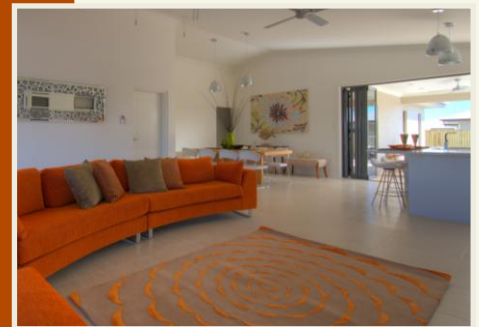

the Beach House

the Beach House Layout ...

Uniquely designed with a fresh seaside ambience to deliver on the key requirements associated with making a new home 'Sea Change'.

Light open spaces and a vibrant colour scheme are coupled with a focus on the low running costs often essential when making a sea change move.

Energy efficient & sustainable living is achieved with the purging effect of 'through-flow' ventilation of the living area, along with high ceilings and optimised design orientation.

We welcome your feedback on this focussed design approach to delivering a sea change home ... with style.

the Beach House ... a great example of what we can custom-design ... and build ... for your perfect sea change

Free Design Service ...

New Home Solutions allows you to create your perfect new home layout with the help of our professional design team.

Your personal design analysis identifies your wants and needs ... along with the must-have design elements for your particular block of land. And if you don't own the land yet ... be sure to use our free design service to research your new home address before you commit to buying it.

3D Walkthrough ...

Take a 3-dimensional tour of your new home before you spend a cent or make any commitments ... a great tool in making the right decision on land and home.

Building with us ...

We're big enough to save you serious money ...

And we're small enough to treat you with the personalised service you deserve...

We genuinely care about your building experience ... it's our future too.

New Home Design: 4774 2055
Property Investment: 4774 2150
www.nhsq.com.au
12 Saba Street, North Shore